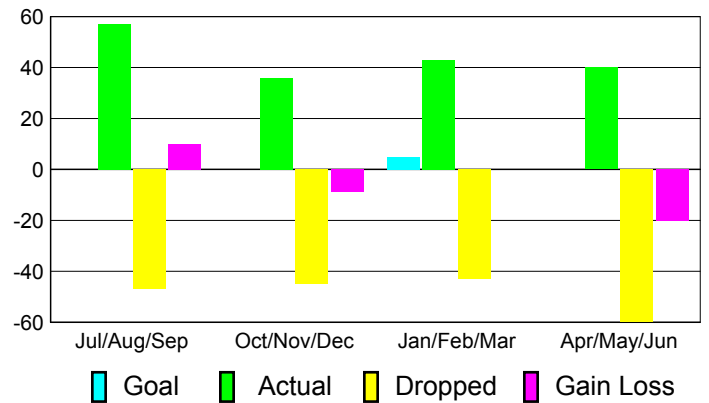

Membership Results 2010-2011

Goal, New, Dropped, Gain/Loss

Comparison of Membership Gain/Loss

Current Year Compared to the Previous Year