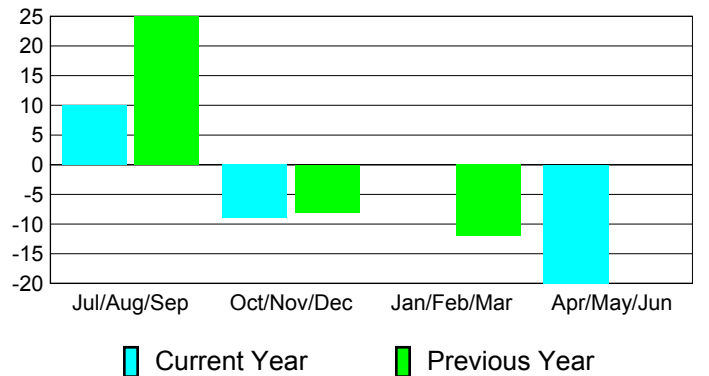

**Membership Results
2010-2011**

**Membership
2009-2010**

Month	Net Memb Goal	Actual New Memb	Actual Dropped Memb	Gain/Loss of Memb	Gain/Loss of Memb
Jul/Aug/Sep	0	57	-47	10	25
Oct/Nov/Dec	0	36	-45	-9	-8
Jan/Feb/Mar	5	43	-43	0	-12
Apr/May/Jun	0	40	-60	-20	0
Totals	5	176	-195	-19	5

Membership Results 2010-2011

Goal, New, Dropped, Gain/Loss

Comparison of Membership Gain/Loss

Current Year Compared to the Previous Year

Gender Comparison 2010-2011

Jul/Aug/Sep

Oct/Nov/Dec

Jan/Feb/Mar